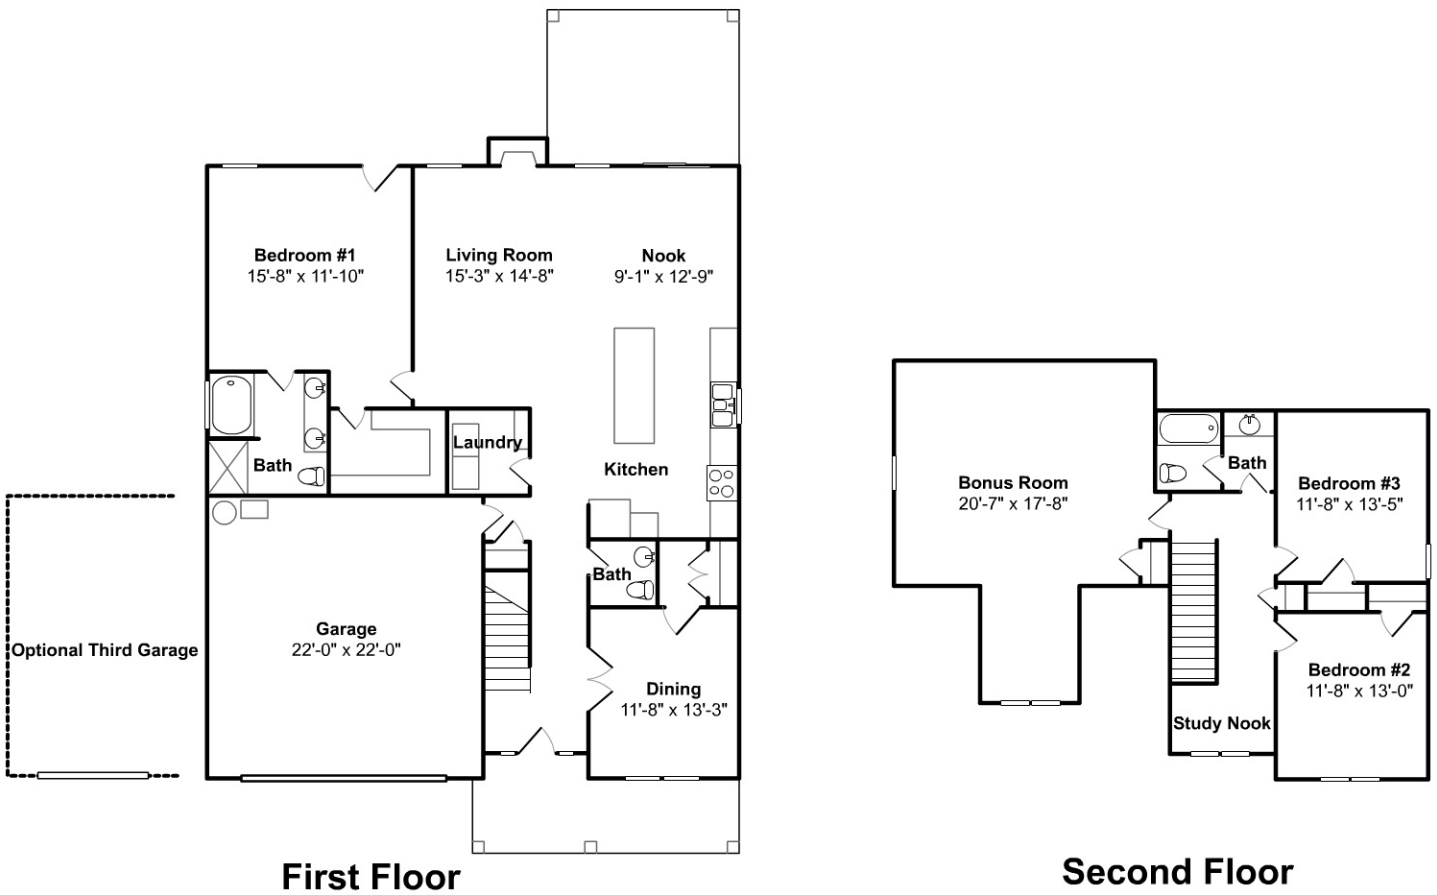

# The Georgetown IV

2,662 Square Feet

\* Plan specifications, features and square footage are subject to change without obligation or notice. Illustrations are artist depiction only and may differ from completed product.