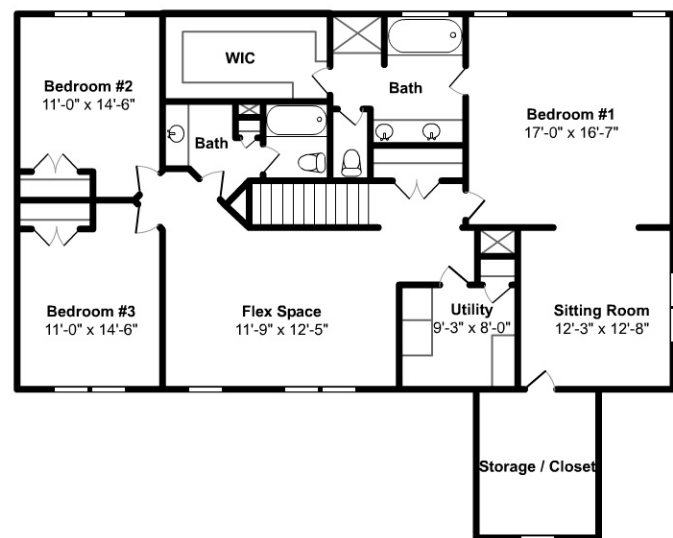

The Ava Grace

3,033 Square Feet

First Floor

Second Floor

* Plan specifications, features and square footage are subject to change without obligation or notice. Illustrations are artist depiction only and may differ from completed product.