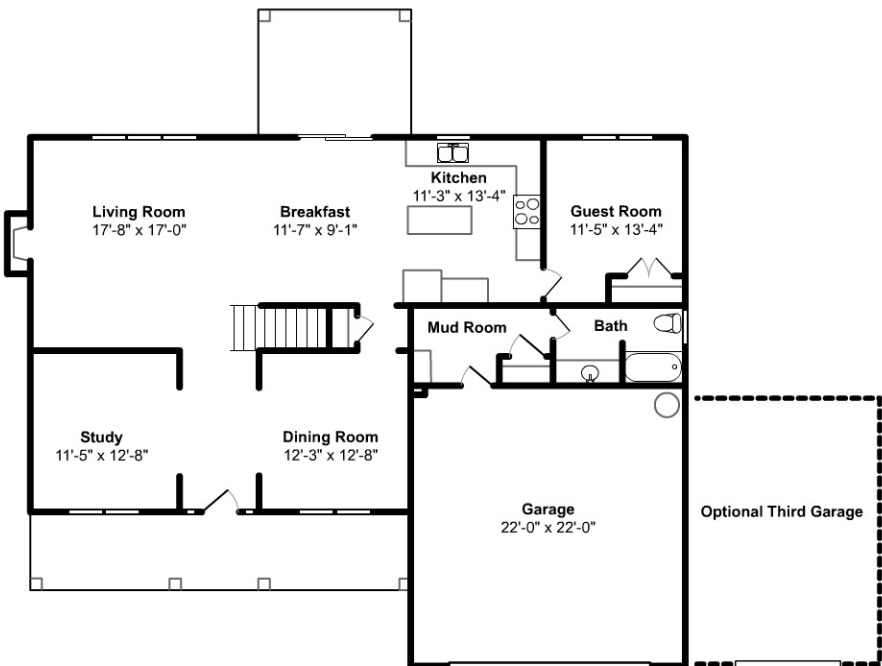

The Ava Grace

3,033 Square Feet

First Floor

Second Floor

* Plan specifications, features and square footage are subject to change without obligation or notice. Illustrations are artist depiction only and may differ from completed product.